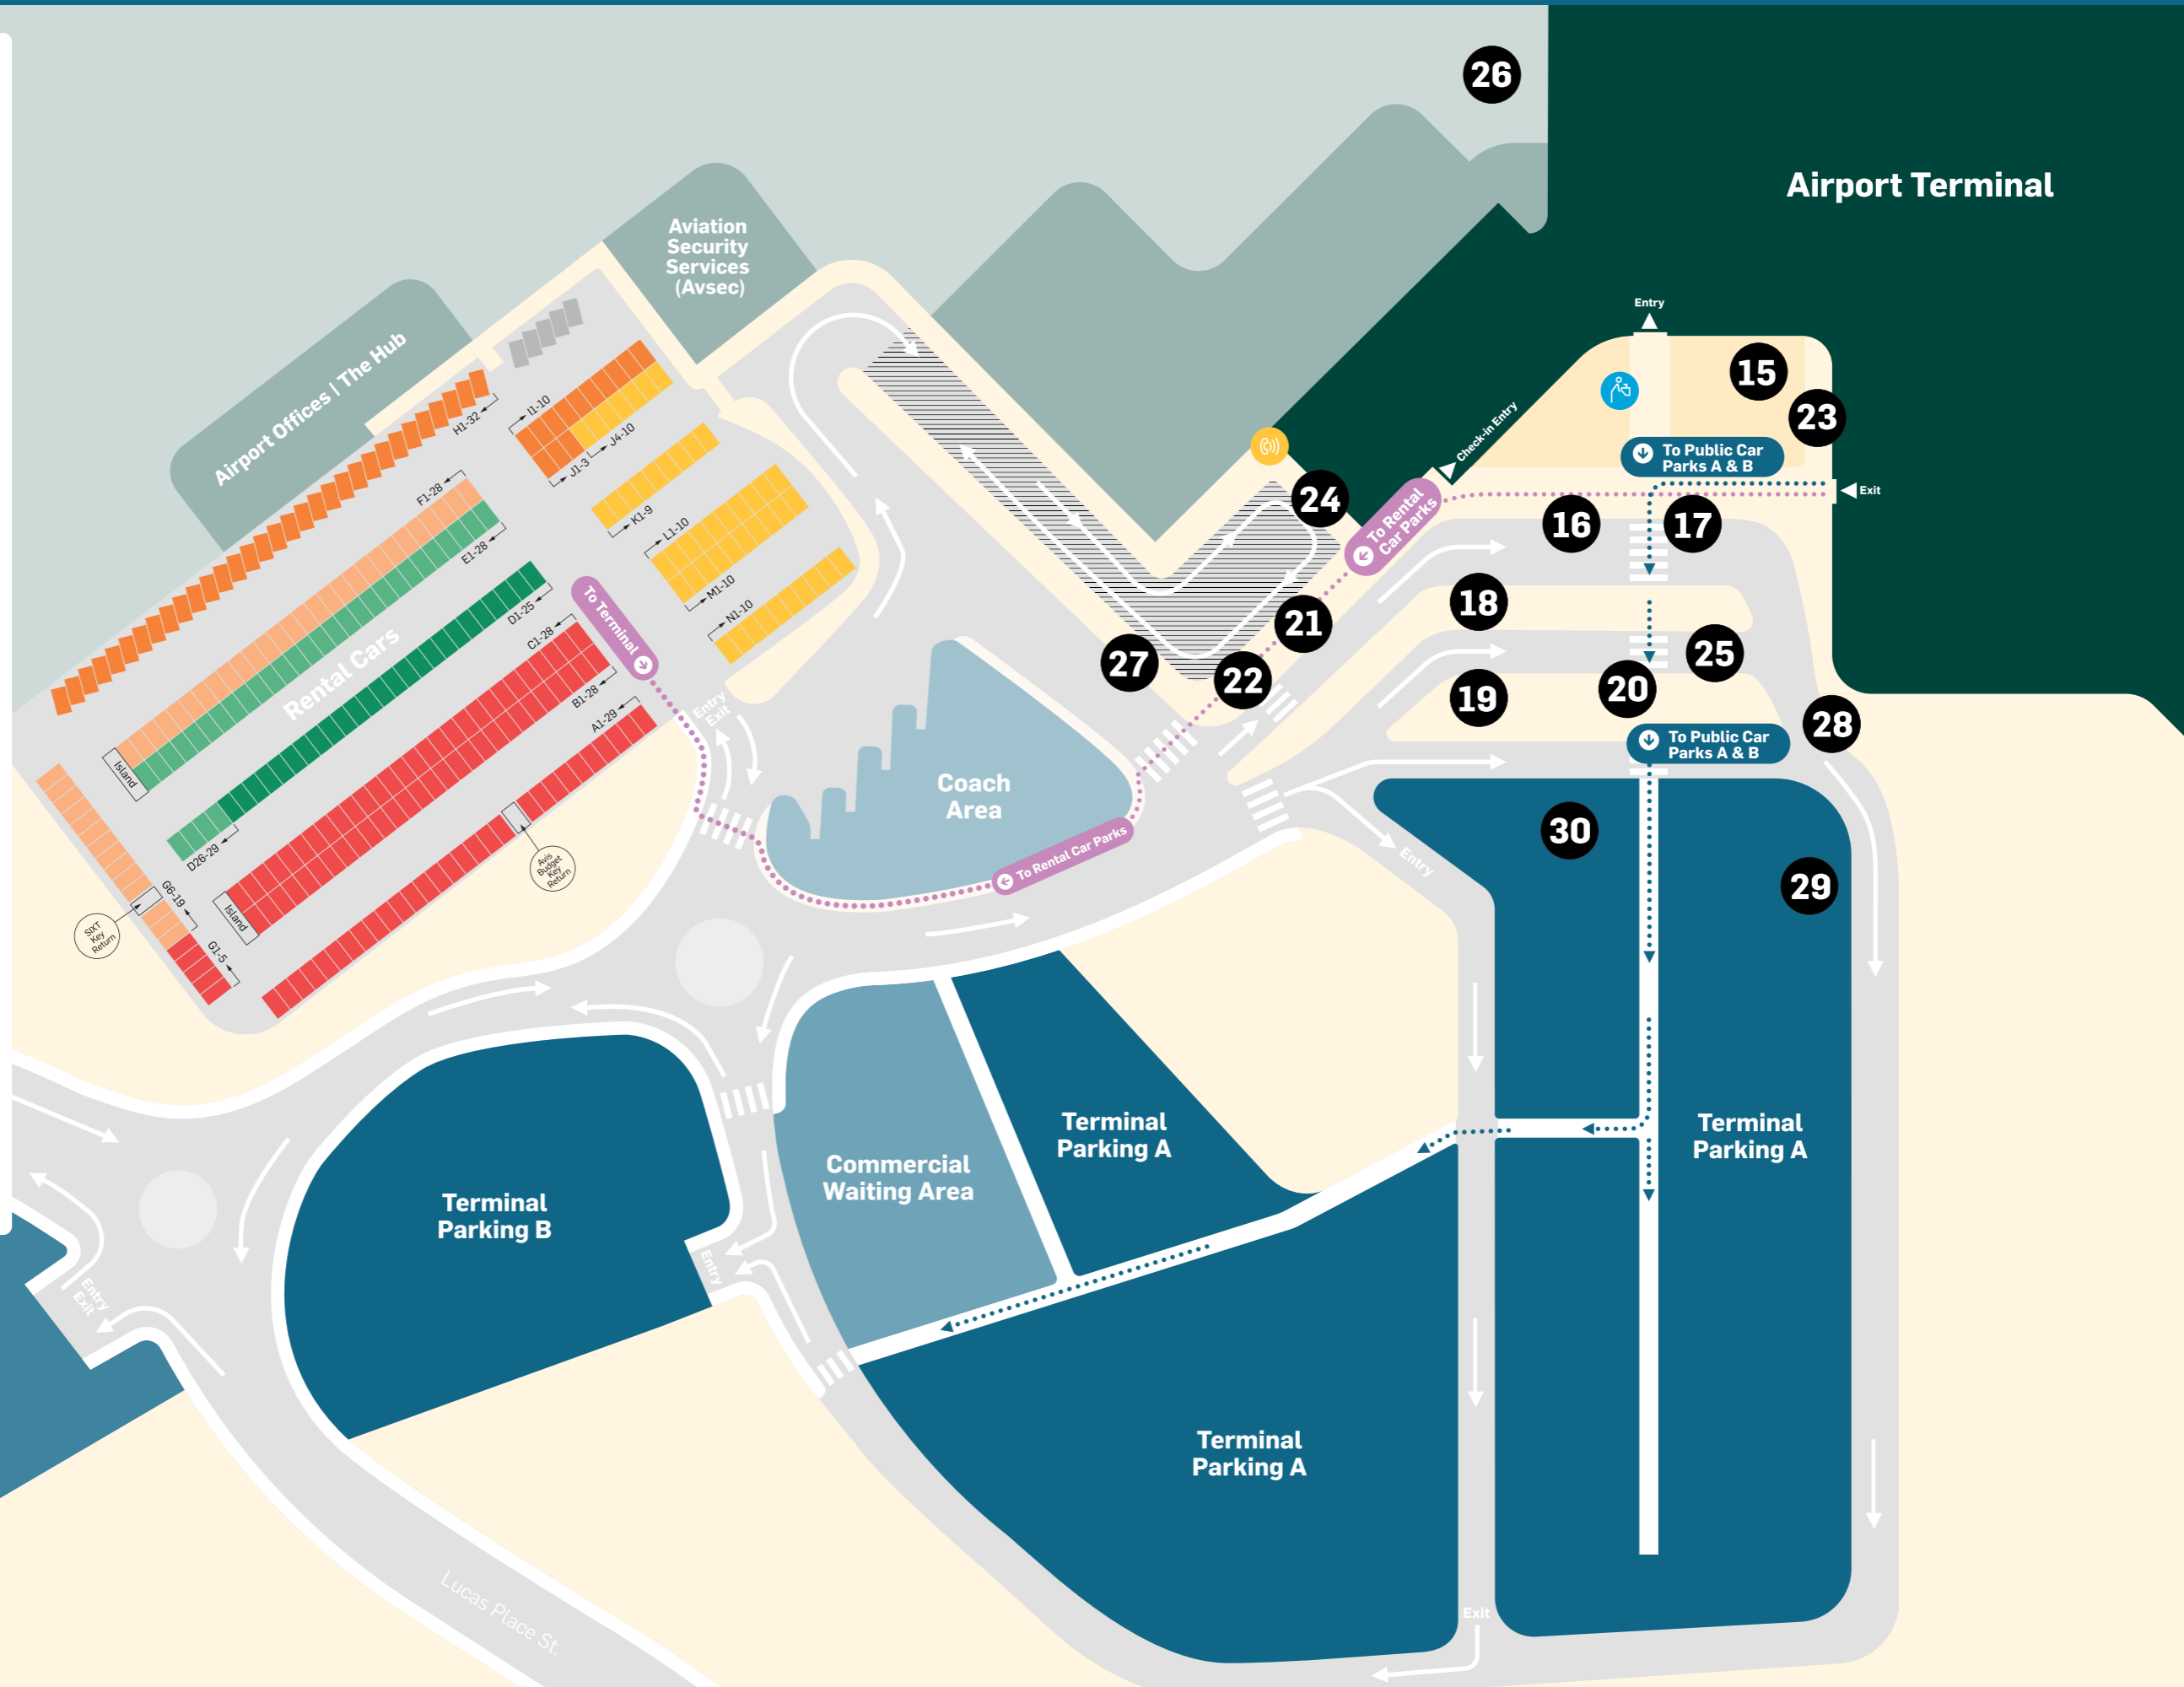

## References

- 15 Smoking Point
- 16 Taxis
- 17 Super Shuttle / Park & Ride
- 18 Pick-up / Drop-off P2
- 19 Public Bus Stop
- 20 Pay Station
- 21 Off-Site Rental Car Transfers
- 22 Ola / Uber Pick-up
- 23 Bike Assembly
- 24 Storage Lockers
- 25 P60 Mobility Parks
- 26 Airport Emergency Services (AES)
- 27 Shuttles
- 28 Loading Zone
- 29 EV Charging
- 30 Free 20 Minutes

## Areas

- Airport Terminal
- Public Car Parks A & B
- Staff Parking
- Commercial Waiting Area
- Coach Area
- Rental Car Parks

## Key

- Ⓜ Water Fountain
- Ⓜ Telephones
- Commercial Transfer Area

## Areas

Kawarau Road

Lucas Place St.